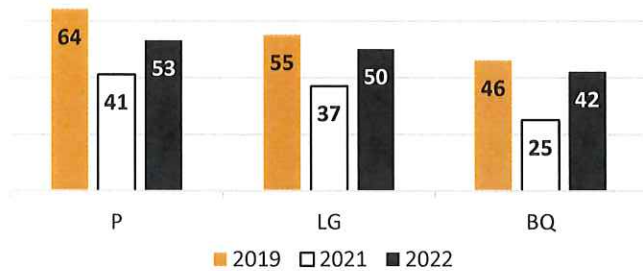

Brooksville Engineering, Science & Technology Academy

| | School Grade | Percent of Points |
|-----------|--------------|-------------------|
| 2021-2022 | B | 59% |
| 2020-2021 | C | 44% |

ELA

Math

Science

Social Studies

Federal Index

| | 2019 | 2021 | 2022 |
|----------|------|------|------|
| SWD | N/A | N/A | N/A |
| Black/AA | 33 | 26 | 56 |
| ELL | N/A | N/A | N/A |

Acceleration

| 2018 | 2019 | 2021 |
|------|------|------|
| 74 | 61 | 58 |