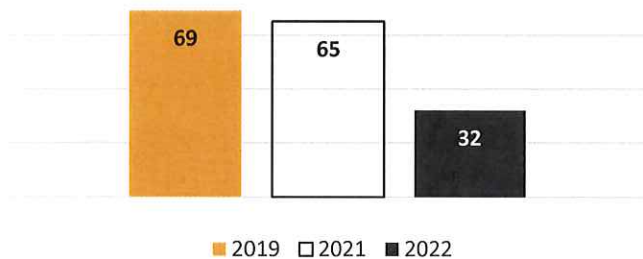

Brooksville Engineering, Science & Technology Academy

| | School Grade | Percent of Points |
|-----------|--------------|-------------------|
| 2021-2022 | B | 59% |
| 2020-2021 | C | 44% |

ELA

Math

Science

Social Studies

Federal Index

| | 2019 | 2021 | 2022 |
|----------|------|------|------|
| SWD | N/A | N/A | N/A |
| Black/AA | 33 | 26 | 56 |
| ELL | N/A | N/A | N/A |

Acceleration

| 2018 | 2019 | 2021 |
|------|------|------|
| 74 | 61 | 58 |