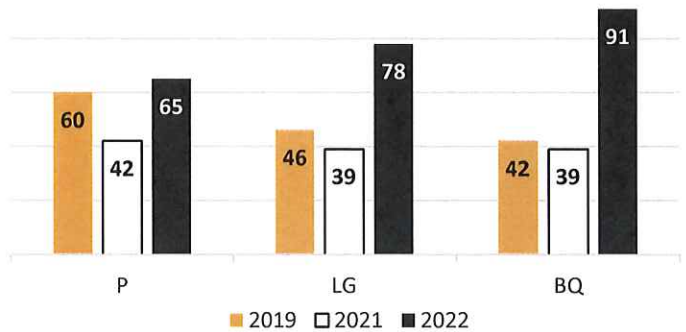

Brooksville Engineering, Science & Technology Academy

| | School Grade | Percent of Points |
|-----------|--------------|-------------------|
| 2021-2022 | B | 59% |
| 2020-2021 | C | 44% |

ELA

Math

Science

Social Studies

Federal Index

| | 2019 | 2021 | 2022 |
|----------|------|------|------|
| SWD | N/A | N/A | N/A |
| Black/AA | 33 | 26 | 56 |
| ELL | N/A | N/A | N/A |

Acceleration

| 2018 | 2019 | 2021 |
|------|------|------|
| 74 | 61 | 58 |