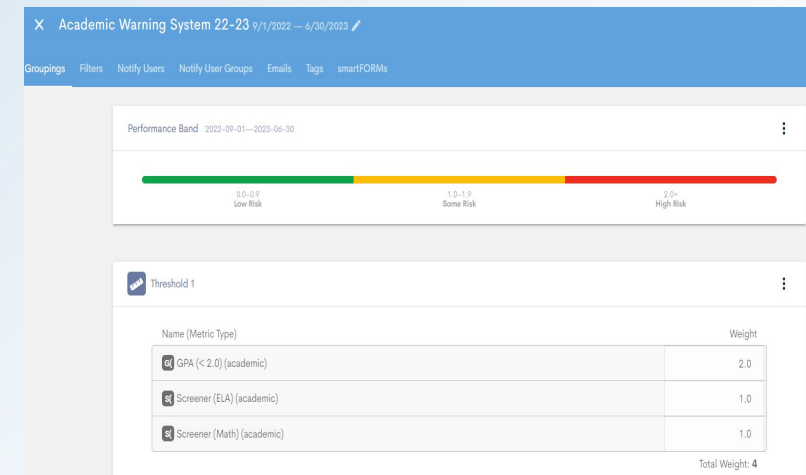

Thresholds

- Sends alerts based on custom data
- Creates action items
- Combines multiple early warning data