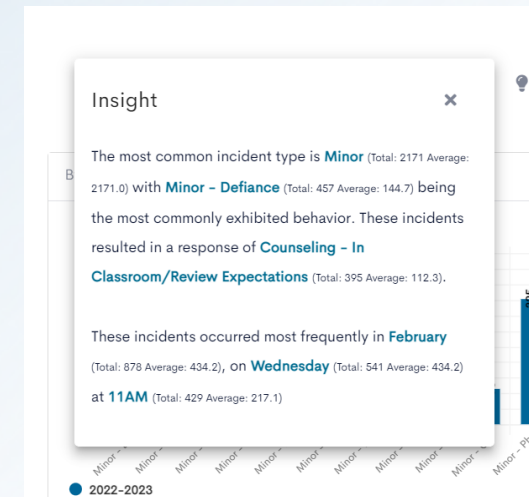

Incidents

- Eliminates double entry
- Evaluates effectiveness of PBiS
- Provides automatic data analysis