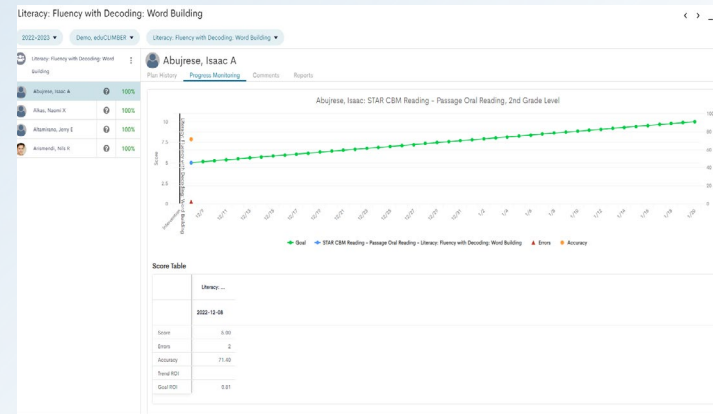

Meetings with Smart Forms

- Consistent documentation from site to site
- Smoother transfer process
- Less paperwork
- More accessibility