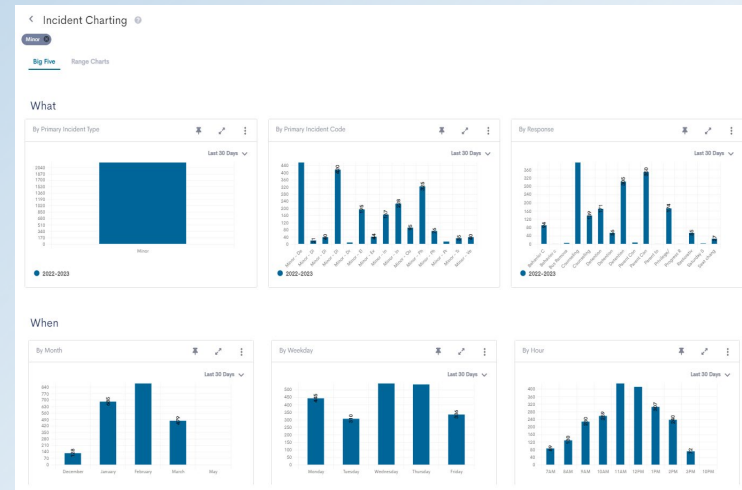

Data Wall

- All data for district/school/grade/class/custom group in one place
- Intervention groups can be made with a few simple clicks

The screenshot shows the 'Create Intervention' form on the right and a table of student data on the left.

Create Intervention Form:

- Students: 3 Student(s) in intervention (Update)
- Intervention Details: Add
- Intervention Schedule: Add
- Monitoring Schedule: Add
- Review Schedule: Add
- Save

Student Data Table:

Meetings with Smart Forms

- Consistent documentation from site to site
- Smoother transfer process
- Less paperwork
- More accessibility

Incidents

- Eliminates double entry
- Evaluates effectiveness of PBiS
- Provides automatic data analysis