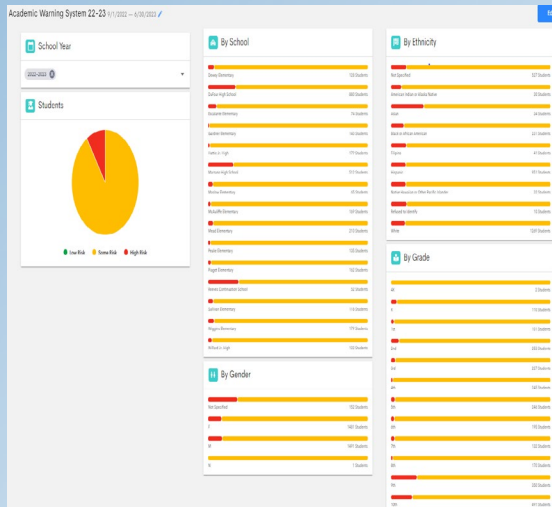

Data Wall

- All data for district/school/grade/class/custom group in one place
- Intervention groups can be made with a few simple clicks

The screenshot shows the 'Create Intervention' form on the right and a table of student data on the left.

Create Intervention Form:

- Students: 3 Student(s) in intervention (Update)
- Intervention Details: Add
- Intervention Schedule: Add
- Monitoring Schedule: Add
- Review Schedule: Add
- Save

Student Data Table:

Student	1st Semester	2nd Semester	Year
Buchiller, Mae	0	0	0
Herzog, Mia Thu	0	0	0
Sanchez, Zelen	0	0	0
Digang, Monica	0	0	0
Forsberg, Aisling	0	0	0
Molona, Dariaiv	0	0	0
Kilburg, Amosius	0	0	0
Huggert, Jungwook	0	0	0
Delozon, Clara	0	0	0
Hartung, Anais	0	0	0
Shudlow, Shalonda	0	0	0

Meetings with Smart Forms

- Consistent documentation from site to site
- Smoother transfer process
- Less paperwork
- More accessibility

Incidents

- Eliminates double entry
- Evaluates effectiveness of PBiS
- Provides automatic data analysis