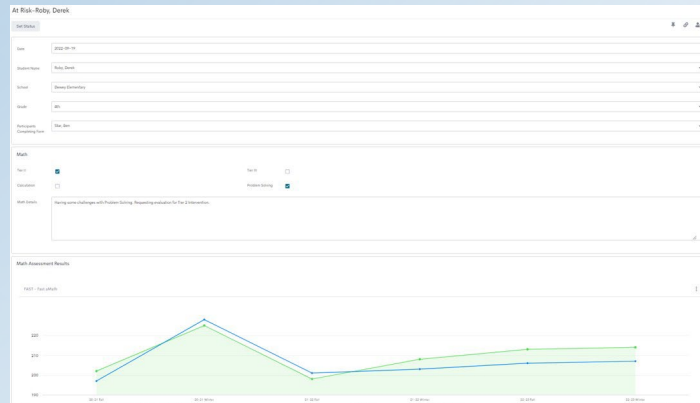

Meetings with Smart Forms

- Consistent documentation from site to site
- Smoother transfer process
- Less paperwork
- More accessibility