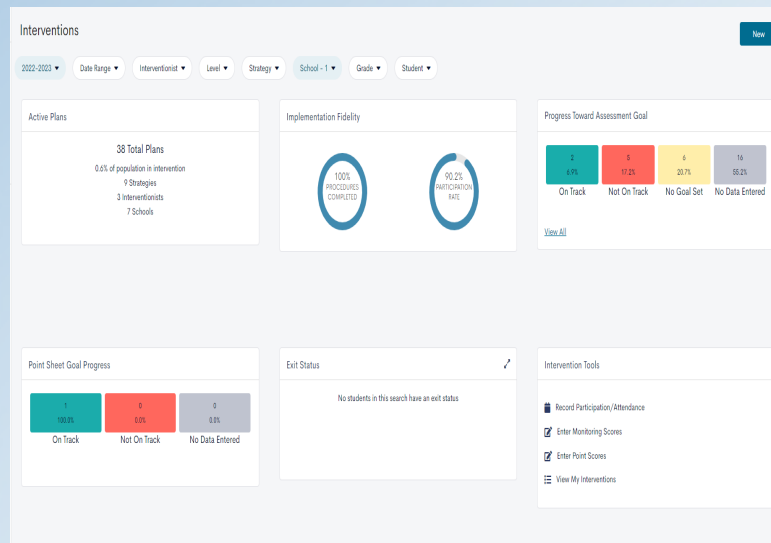

HERNANDO
SCHOOL DISTRICT

Illuminate Education

Student Profile

- Includes
 - Attendance data
 - Behavior data
 - Assessment data
 - Grades
 - Intervention

**HERNANDO
SCHOOL DISTRICT**

Learn it. Love it. Live it.

Data Wall

- All data for district/school/grade/class/custom group in one place
- Intervention groups can be made with a few simple clicks

The screenshot shows the 'Create Intervention' form on the right and a table of student data on the left.

Create Intervention Form:

- Students: 3 Student(s) in intervention (Update)
- Intervention Details: Add
- Intervention Schedule: Add
- Monitoring Schedule: Add
- Review Schedule: Add
- Save

Student Data Table:

Meetings with Smart Forms

- Consistent documentation from site to site
- Smoother transfer process
- Less paperwork
- More accessibility

Incidents

- Eliminates double entry
- Evaluates effectiveness of PBiS
- Provides automatic data analysis