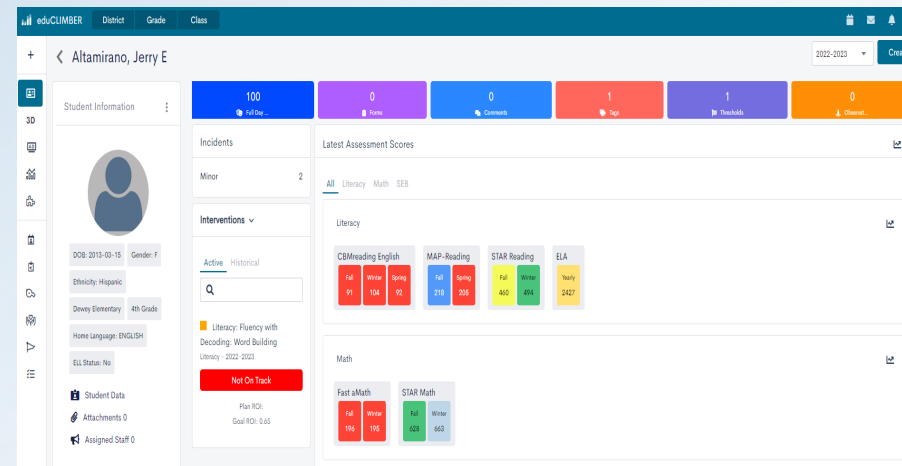

HERNANDO
SCHOOL DISTRICT

Illuminate Education

Student Profile

- Includes
 - Attendance data
 - Behavior data
 - Assessment data
 - Grades
 - Intervention

**HERNANDO
SCHOOL DISTRICT**

Learn it. Love it. Live it.

Data Wall

- All data for district/school/grade/class/custom group in one place
- Intervention groups can be made with a few simple clicks

The screenshot shows the 'Create Intervention' form on the right and a table of student data on the left.

Create Intervention Form:

- Students: 3 Student(s) in intervention (Update)
- Intervention Details: Add
- Intervention Schedule: Add
- Monitoring Schedule: Add
- Review Schedule: Add
- Save

Student Data Table:

Meetings with Smart Forms

- Consistent documentation from site to site
- Smoother transfer process
- Less paperwork
- More accessibility

Incidents

- Eliminates double entry
- Evaluates effectiveness of PBiS
- Provides automatic data analysis