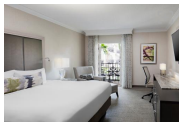

[Back to room list](#)

Upgrade Your Room

Run Of House Room
2026-06-14 - 2026-06-17, 1 Guests

Upsell Standard King

Max Guests: 2

Relax in the tasteful, recently renovated decor of our traditional guest rooms, with an exterior view. Tastefully appointed and featuring contemporary colors, our traditional guest rooms create a warm, inviting atmosphere. [View more](#)

+USD 25.00

per night

[+Taxes & Fees ⓘ](#)

Select

[View policies](#)

Upsell Atrium King

Max Guests: 2

Our premium guest rooms offer all the amenities of our traditional guest rooms, with a dash of splendor that comes from the beautiful garden view for which Gaylord Opryland is known. Similar in layout to the Traditional Room, the Premium Garden View rooms overlook one of three stunning gardens. [View more](#)

SOUNDWAVES

Compose your perfect getaway at the nation's first truly upscale indoor/outdoor resort water...

[Show details](#)

Reservation Summary

Check-in Sun, Jun 14, 2026

Checkout Wed, Jun 17, 2026

Rooms 1

Guests per room 1

GAYLORD OPRYLAND RESORT & CONVENTION CENTER

RUN OF HOUSE ROOM USD 852.00

1 adult, 3 nights
[Change rooms](#)

Subtotal USD 852.00

ADDITIONAL TAXES

Hotel Tax (7.0% per night) USD 59.64

State Tax (9.75% per night) USD 83.07